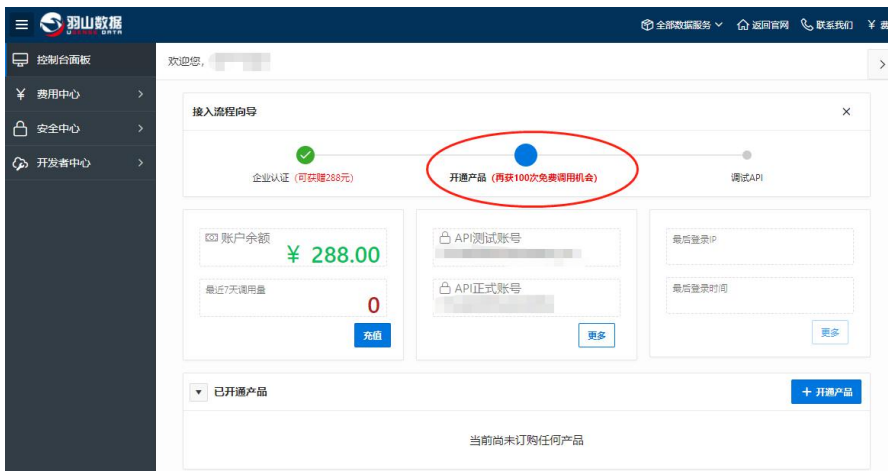

三、操作指南

1. 用户注册，完成登录

The image shows two screenshots of the Yushan Data Control Panel interface, connected by a blue arrow pointing from left to right. The left screenshot is the login page, featuring a mobile phone icon and a text input field for '手机号' (Mobile Number), a '验证码' (Verification Code) input field with a '获取短信验证码' (Get SMS Verification Code) button, a checkbox for '我已阅读并同意《羽山数据服务协议》、《法律声明与隐私协议》' (I have read and agree to the Yushan Data Service Agreement, Declaration of Law, and Privacy Policy), a blue '登录' (Login) button, and a red circle around the text '没有账号? 立即注册' (No account? Register now). A '返回' (Return) link is at the bottom. The right screenshot is the registration page, featuring a house icon and a text input field for '公司名称' (Company Name), a person icon and a text input field for '姓名' (Name), a mobile phone icon and a text input field for '手机号' (Mobile Number), a '验证码' (Verification Code) input field with a '获取短信验证码' (Get SMS Verification Code) button, a checkbox for '我已阅读并同意《羽山数据服务协议》、《法律声明与隐私协议》' (I have read and agree to the Yushan Data Service Agreement, Declaration of Law, and Privacy Policy), a blue '注册' (Register) button, and the text '已有账号? 立即登录' (Already have an account? Log in now). A '返回' (Return) link is at the bottom.

2. 进入控制台，开始企业认证

3. 企业认证成功，开通产品

4. 开通成功，测试、调用产品

这里用户会获得一个测试账号、一个正式账号。

测试账号只能调用测试地址，每个产品都有 100 次的测试机会，测试账号测试产品不产生费用，只消耗测试条数。

正式账号只能调用生产地址，每个产品按调用条数计费，产生的费用会从账户余额中扣除。客户在使用正式账号调用之前，需与客服经理商议产品价格，双方确认无误后即可开始正式调用。若未议价，羽山数据会以产品初始默认价格进行计费。