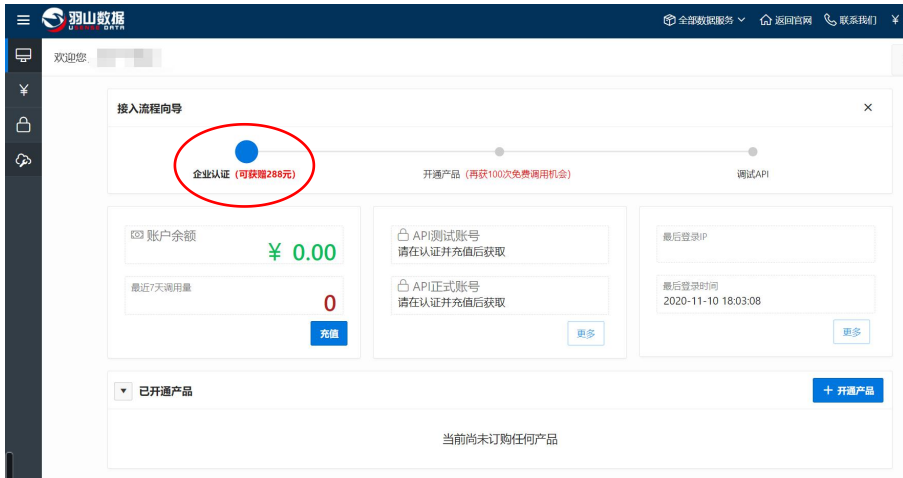

2. 进入控制台，开始企业认证