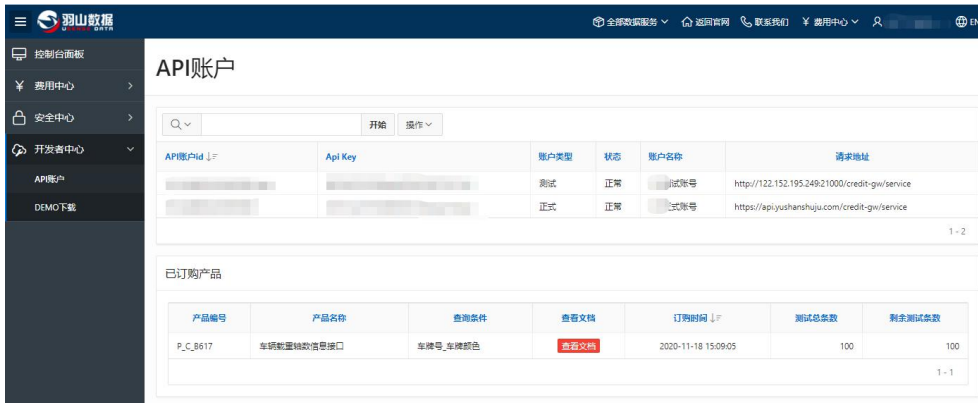

三、操作指南

1. 用户注册，完成登录

The image shows two screenshots of the Yushan Data Control Panel interface, connected by a blue arrow pointing from left to right. The left screenshot is the login page, featuring a mobile phone icon and a text input field for '手机号' (Mobile Number), a '验证码' (Verification Code) input field with a '获取短信验证码' (Get SMS Verification Code) button, a checkbox for '我已阅读并同意《羽山数据服务协议》、《法律声明与隐私协议》' (I have read and agree to the Yushan Data Service Agreement, Declaration of Law, and Privacy Policy), a blue '登录' (Login) button, and a red circle around the text '没有账号? 立即注册' (No account? Register now). A '返回' (Return) link is at the bottom. The right screenshot is the registration page, featuring a house icon and a text input field for '公司名称' (Company Name), a person icon and a text input field for '姓名' (Name), a mobile phone icon and a text input field for '手机号' (Mobile Number), a '验证码' (Verification Code) input field with a '获取短信验证码' (Get SMS Verification Code) button, a checkbox for '我已阅读并同意《羽山数据服务协议》、《法律声明与隐私协议》' (I have read and agree to the Yushan Data Service Agreement, Declaration of Law, and Privacy Policy), a blue '注册' (Register) button, and the text '已有账号? 立即登录' (Already have an account? Log in now). A '返回' (Return) link is at the bottom.

2. 进入控制台，开始企业认证

3. 企业认证成功，开通产品

4. 开通成功，测试、调用产品

这里用户会获得一个测试账号、一个正式账号。

测试账号只能调用测试地址，每个产品都有 100 次的测试机会，测试账号测试产品不产生费用，只消耗测试条数。

正式账号只能调用生产地址，每个产品按调用条数计费，产生的费用会从账户余额中扣除。客户在使用正式账号调用之前，需与客服经理商议产品价格，双方确认无误后即可开始正式调用。若未议价，羽山数据会以产品初始默认价格进行计费。

四、立即体验

进入控制台：<https://www.yushanshuj.com/ords/f?p=888:17:.....>