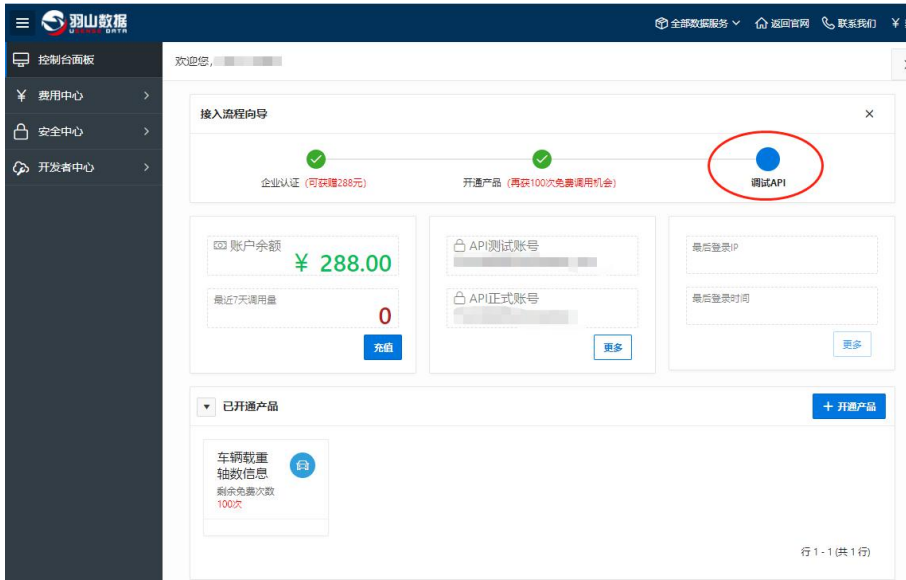

三、操作指南

1. 用户注册，完成登录

The image shows two screenshots of the Yushan Data Control Panel interface, connected by a blue arrow pointing from left to right. The left screenshot is the login page, featuring a mobile phone icon and a text input field for '手机号' (Mobile Number), a '验证码' (Verification Code) input field with a '获取短信验证码' (Get SMS Verification Code) button, a checkbox for '我已阅读并同意《羽山数据服务协议》、《法律声明与隐私协议》' (I have read and agree to the Yushan Data Service Agreement, Declaration of Law, and Privacy Policy), a blue '登录' (Login) button, and a red circle around the text '没有账号? 立即注册' (No account? Register now). A '返回' (Return) link is at the bottom. The right screenshot is the registration page, featuring a house icon and a text input field for '公司名称' (Company Name), a person icon and a text input field for '姓名' (Name), a mobile phone icon and a text input field for '手机号' (Mobile Number), a '验证码' (Verification Code) input field with a '获取短信验证码' (Get SMS Verification Code) button, a checkbox for '我已阅读并同意《羽山数据服务协议》、《法律声明与隐私协议》' (I have read and agree to the Yushan Data Service Agreement, Declaration of Law, and Privacy Policy), a blue '注册' (Register) button, and the text '已有账号? 立即登录' (Already have an account? Log in now). A '返回' (Return) link is at the bottom.

2. 进入控制台，开始企业认证

3. 企业认证成功，开通产品

4. 开通成功，测试、调用产品

这里用户会获得一个测试账号、一个正式账号。

测试账号只能调用测试地址，每个产品都有 100 次的测试机会，测试账号测试产品不产生费用，只消耗测试条数。

正式账号只能调用生产地址，每个产品按调用条数计费，产生的费用会从账户余额中扣除。客户在使用正式账号调用之前，需与客服经理商议产品价格，双方确认无误后即可开始正式调用。若未议价，羽山数据会以产品初始默认价格进行计费。

四、立即体验

进入控制台：<https://www.yushanshuj.com/ords/f?p=888:17:.....>